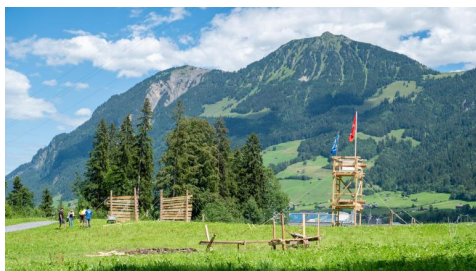

Sola 23 Ezra-Nehemiah

Camp program, central theme and devotional concept of the SoLa 2023 of the BESJ Reinach.

Files

The camp Picasso shows our process and is intended as an overview.

The program blocks are as generalized as possible and must be supplemented and adapted depending on the situation.